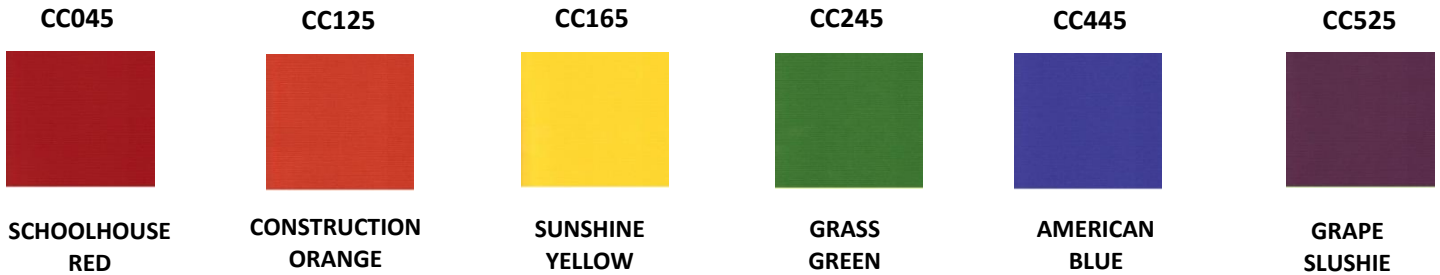

NEW COLORS

CUSTOM TEXTURED				8.5x11-25 Pack		12x12-25 Pack		
Couture #	Couture Name	CW ITEM #	CW Name	QTY	Price	QTY	Price	Total
CCRD40	Jezebel (h)	*CC045	SCHOOLHOUSE RED		\$		\$	
CCOR71	Pumpkin Rind (h)	*CC125	CONSTRUCTION ORANGE		\$		\$	
CCYW53	Lemon Drop (h)	*CC165	SUNSHINE YELLOW		\$		\$	
CCGR89	Ribbon Candy (h)	*CC245	GRASS GREEN		\$		\$	
CCBE70	Bliss (h)	*CC445	AMERICAN BLUE		\$		\$	
CCPL53	Funhouse (h)	*CC525	GRAPE SLUSHIE		\$		\$	